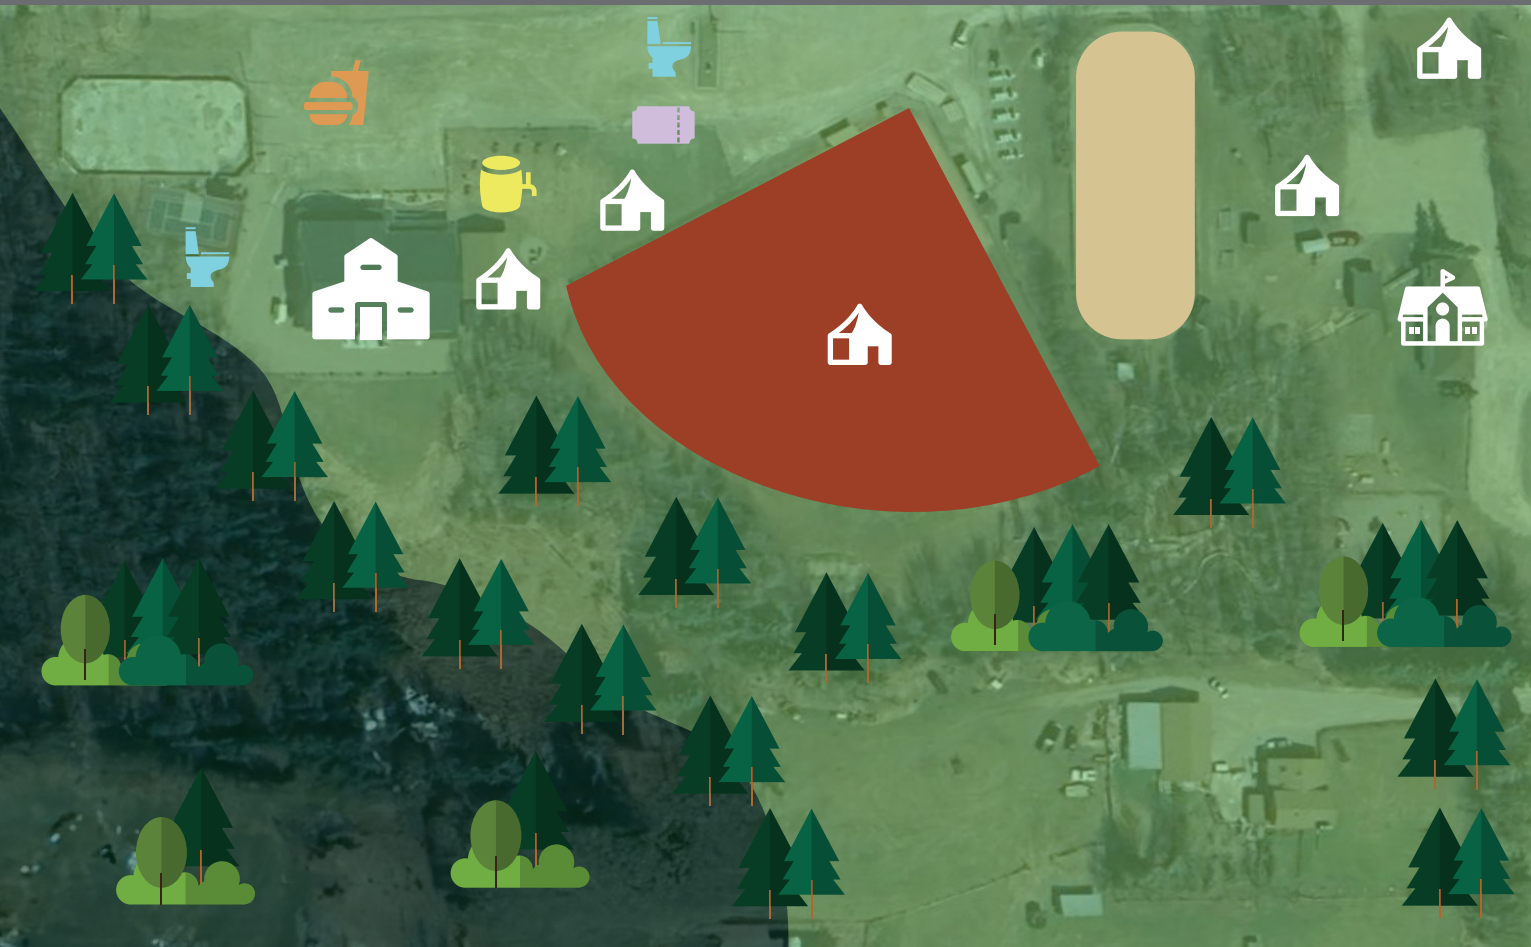

June 15, 2024  
SATURDAY

RR52

Parking & Camping  
@ Kahou Farm

2.4KM North

HWY 579

**LEGEND**

-  Stages
-  Tickets
-  Bathrooms
-  Mead Garden
-  Food

WATER VALLEY  
**Celtic**  
FESTIVAL

**June 15, 2024**  
**SATURDAY**

**LEGEND**

 Parking

 Camping

 Campfire

 Bathroom

RR52

TWP RD 295A